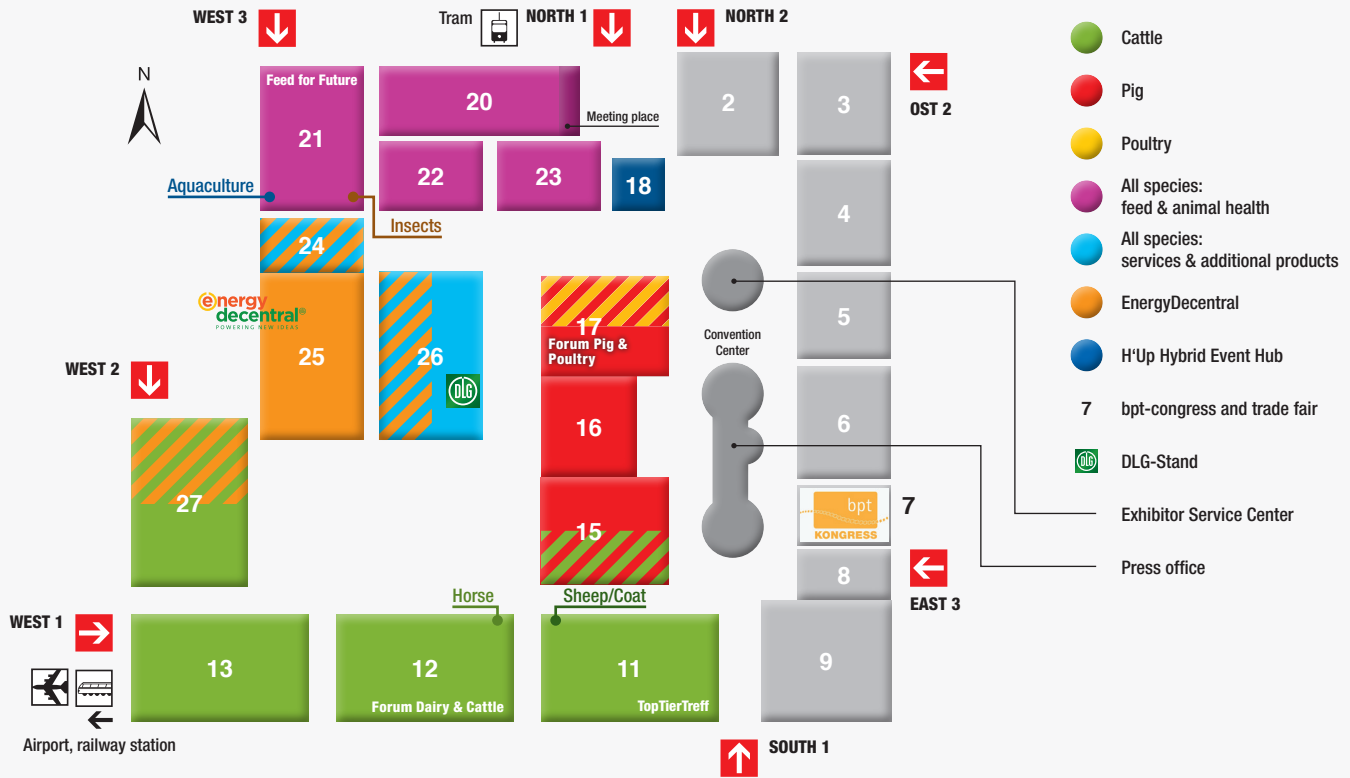

Key areas

- 11** Cattle, sheep, goat: Breeding and reproduction technology, machinery and equipment for management and feeding, animal identification, hoof care equipment, pasture management technology, TopTierTreff
- 12** Cattle: Machinery and equipment for management and feeding, DLG Forum Dairy & Cattle
Horse: equipment for management and feeding
- 13** Cattle: Machinery and equipment for milking and refrigeration
- 15** Pig: Breeding and reproduction technology, machinery and equipment for management and feeding, piggery and shed construction
Cattle: Barn and shed construction
- 16** Pig: Machinery and equipment for management and feeding
- 17** Pig: Machinery and equipment for management and feeding, controlled environment and environment technology
Poultry: Breeding/hatching technology, machinery and equipment for management and feeding, poultry housing and shed construction, machinery and equipment for management and feeding, controlled environment and environment technology, slaughtering and processing, egg grading and processing, DLG Forum Pig & Poultry
- 20 + 22** All species: Compound feed, feed components and additives
- 21** All species: Compound feed, feed components and additives, veterinary products and equipment, insect production, new protein sources, Aquaculture Lounge, DLG Spotlight Feed for Future
- 23** All species: Compound feed, feed components and additives, disinfectants, disinfection equipment
- 24** All species: Feed storage, milling and mixing dosification, feed pelleting
EnergyDecentral: Biomass storage, processing and pelleting of solid fuels
- 25** EnergyDecentral: Biogas/biomethane, Natural gas filling stations CNG and LNG, substrate conditioning, fermentation, CHP units, gas feed-in, biofuels, biochar, energy system, solar power, wind power, storage systems, combustion Technology, analysis Technology, DLG Spotlight Decentralized energy supply (including DLG Forum EnergyDecentral)
- 26** All species/ EnergyDecentral: Loaders/lifters, high pressure washers, bunker silos, agricultural software, consultancy, direct marketing, Campus & Career including Science & Research, DLG Stand, International Visitors' Lounge, DLG Spotlight Emission control, DLG Spotlight Sustainable farming concepts, DLG Prototype.Club, AgriFutureLab, Stand "Young innovative companies", Focus animal welfare
- 27** Cattle: Machinery and equipment for management and feeding, automatic feeding systems, bale opening devices, silo unloading equipment, livestock transport
All species: Slurry technology, pumps, agitators and separators
EnergyDecentral: Silo unloading equipment, dosing systems, fermented product applications