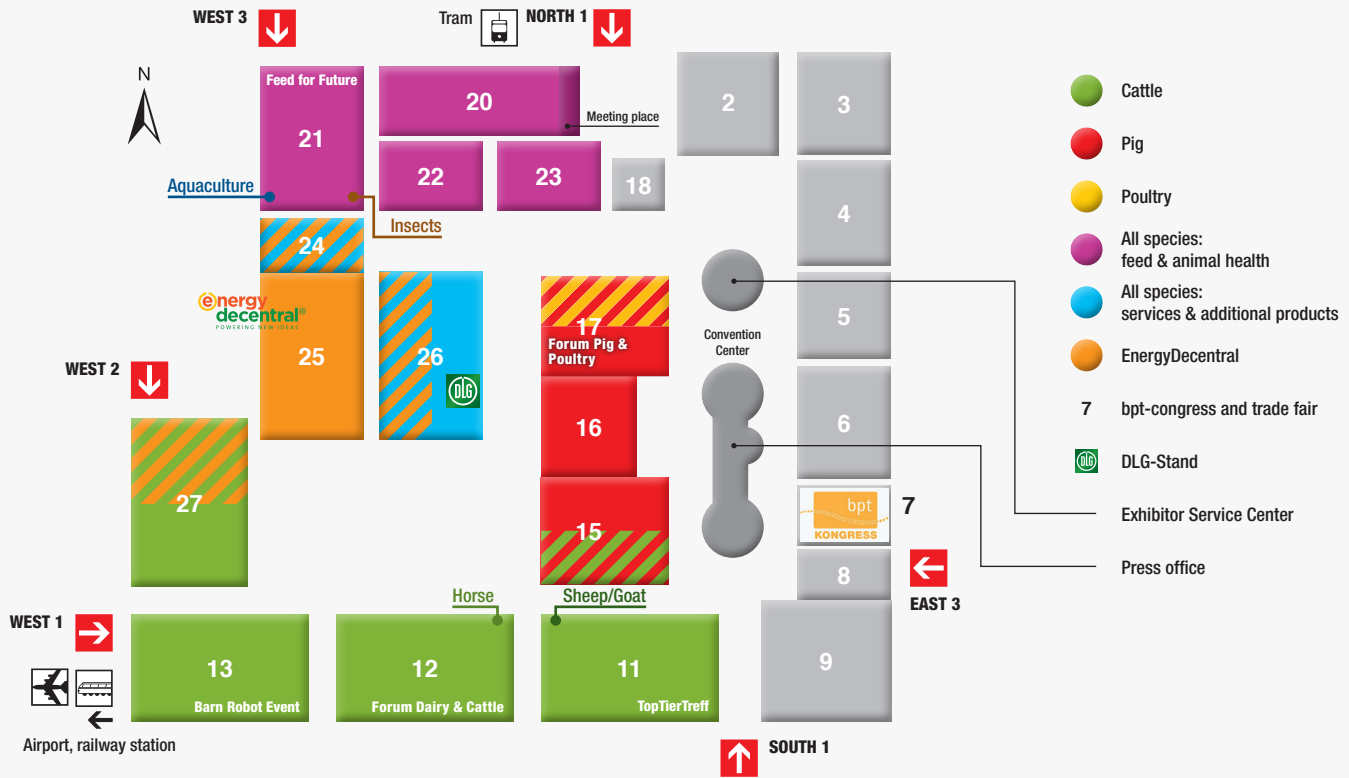

Key areas

- 11** Cattle, sheep, goat: Breeding and reproduction technology, machinery and equipment for management and feeding, animal identification, hoof care equipment, pasture management technology, TopTierTreff
- 12** Cattle: Machinery and equipment for management and feeding, DLG Forum Dairy & Cattle
Horse: equipment for management and feeding
- 13** Cattle: Machinery and equipment for milking and refrigeration, DLG Spotlight Barn Robot Event
- 15** Pig: Breeding and reproduction technology, machinery and equipment for management and feeding, piggery and shed construction
Cattle: Barn and shed construction
- 16** Pig: Machinery and equipment for management and feeding
- 17** Pig: Machinery and equipment for management and feeding, controlled environment and environment technology
Poultry: Breeding/hatching technology, machinery and equipment for management and feeding, poultry housing and shed construction, machinery and equipment for management and feeding, controlled environment and environment technology, slaughtering and processing, egg grading and processing, DLG Forum Pig & Poultry
- 20 + 22** All species: Compound feed, feed components and additives
- 21** All species: Compound feed, feed components and additives, veterinary products and equipment, insect production, new protein sources, Aquaculture Lounge, DLG Spotlight Feed for Future
- 23** All species: Compound feed, feed components and additives, disinfectants, disinfection equipment
- 24** All species: Feed storage, milling and mixing dosification, feed pelleting
EnergyDecentral: Biomass storage, processing and pelleting of solid fuels
- 25** EnergyDecentral: Biogas/biomethane, Natural gas filling stations CNG and LNG, substrate conditioning, fermentation, CHP units, gas feed-in, biofuels, biochar, energy system, solar power, wind power, storage systems, combustion Technology, analysis Technology, DLG Spotlight Decentralized energy supply (including DLG Forum EnergyDecentral)
- 26** All species/ EnergyDecentral: Loaders/lifters, high pressure washers, bunker silos, agricultural software, consultancy, direct marketing, Campus & Career including Science & Research, DLG Stand, International Visitors' Lounge, DLG Spotlight Emission control, DLG Spotlight Sustainable farming concepts, DLG Prototype.Club, AgriFutureLab, Stand "Young innovative companies", Focus animal welfare
- 27** Cattle: Machinery and equipment for management and feeding, automatic feeding systems, bale opening devices, silo unloading equipment, livestock transport
All species: Slurry technology, pumps, agitators and separators
EnergyDecentral: Silo unloading equipment, dosing systems, fermented product applications