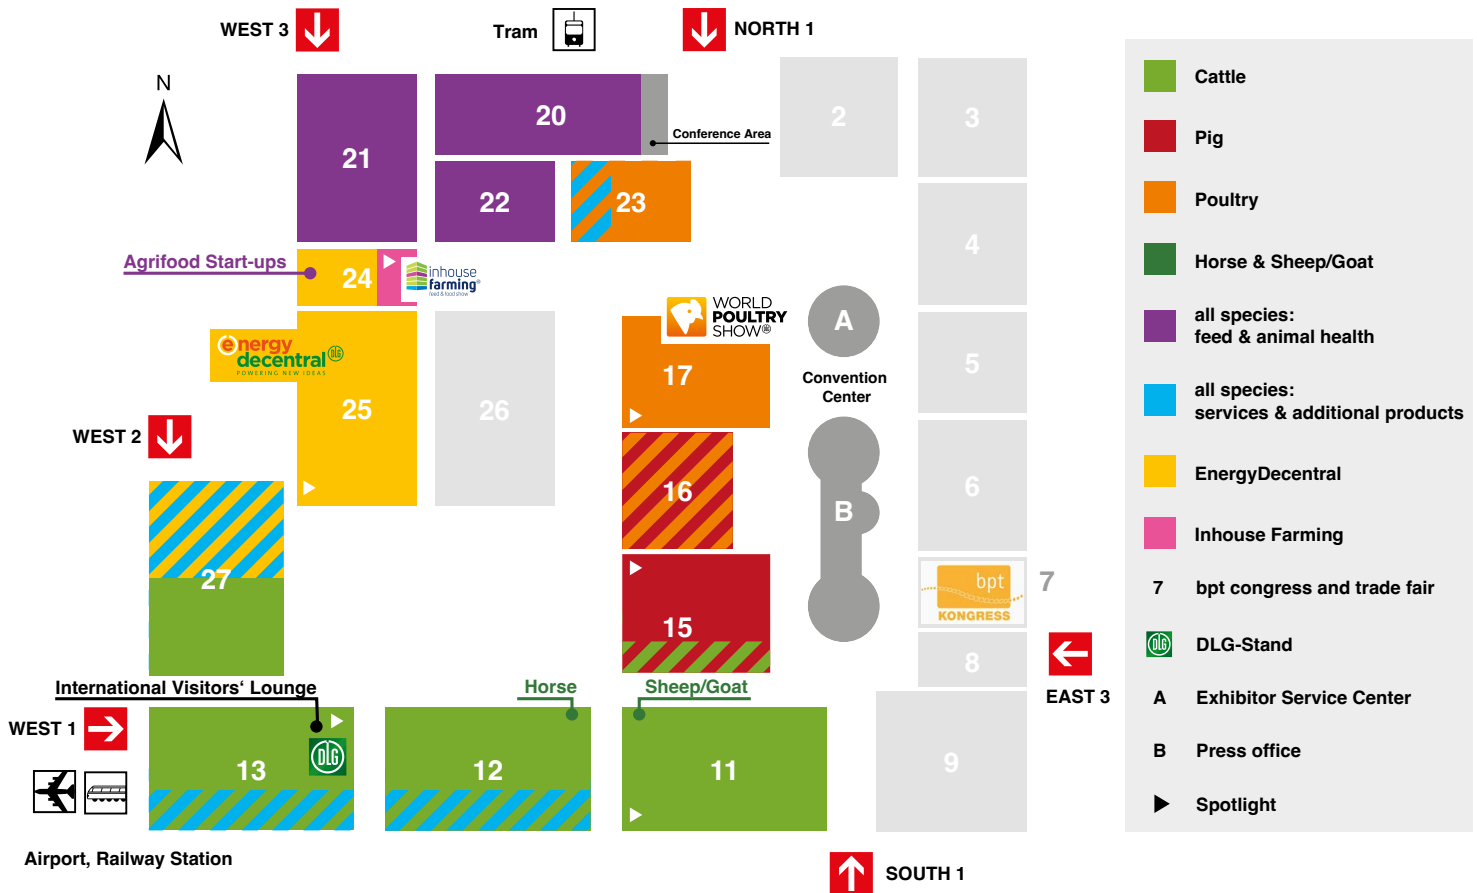

KEY AREAS subject to changes

Hall	Contents
11	Cattle: Breeding and reproduction technology, machinery and equipment for management and feeding, animal identification, hoof care equipment, pasture management technology, ▶ DLG Spotlight "TopTierTreff" Sheep/goat: Breeding and reproduction technology
12	Cattle: Machinery and equipment for management and feeding, barn construction, controlled environment and environment technology Horse: Machinery and equipment for management and feeding, barn construction All species: Feed storage, milling and mixing dosification, feed pelleting EnergyDecentral: Biomass storage, processing and pelleting of solid fuels
13	Cattle: Machinery and equipment for milking and refrigeration, calf supplies, ▶ DLG Spotlight „Farm Robot Event“ All species: High pressure washers, agricultural software, consultancy, direct marketing, financial services, insurances, Campus & Career including Science & Research, DLG Stand and Expert Stage, International Visitors' Lounge
15	Pig: Breeding and reproduction technology, machinery and equipment for management and feeding, piggery and shed construction, ▶ DLG Spotlight „Pig Farming without Tail Docking“, DLG Expert Stage Pig Cattle: Barn and shed construction
16	Poultry: Controlled environment and environment technology, machinery for management and feeding Pig: Controlled environment and environment technology, machinery for management and feeding
17	Poultry: Breeding/hatching technology, machinery and equipment for management and feeding, poultry housing and shed construction, ▶ DLG Spotlight "AI in Poultry Farming", DLG Expert Stage Poultry
20	All species: Compound feed, straight feeding stuffs and feed additives
21	All species: Compound feed, straight feeding stuffs and feed additives, veterinary products and equipment